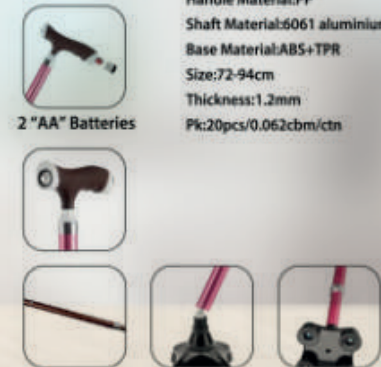

Item No. WS680013

Handle Material:ABS
 Shaft Material:6061 aluminium
 Base Material:ABS+TPR
 Size:85-95cm
 Thickness:1.2mm
 Pk:20pcs/0.114cbm/ctn

Adjust Light Direction

07

08

Item No. WSXZY0006

Handle Material: ABS
 Shaft Material: 6061 aluminium
 Base Material: TPR
 Size: 83-93cm
 Thickness: 1.2mm
 Pk: 20pcs/0.067cbm/ctn

Pivoting Base

09

Item No. WS6Z20005

Handle Material: PP
 Shaft Material: 6061 aluminium
 Base Material: ABS+TPR
 Size: 73-96cm
 Thickness: 1.2mm
 Pk: 20pcs/0.062cbm/ctn

Item No. WS6Z20006

Handle Material: PP
 Shaft Material: 6061 aluminium
 Base Material: ABS+TPR
 Size: 72-94cm
 Thickness: 1.2mm
 Pk: 20pcs/0.062cbm/ctn

10

Item No. WS680036

Handle Material:ABS
 Shaft Material:6061 aluminium
 Base Material:ABS+TPR
 Size:74-97cm
 Thickness:1.2mm
 Pk:20pcs/0.065cbm/ctn

Item No. WS120289

Handle Material:PP
 Shaft Material:6063 aluminium
 Base Material:Rubber
 Size:87-98cm
 Thickness:1.0mm
 Pk:25pcs/0.117cbm/ctn