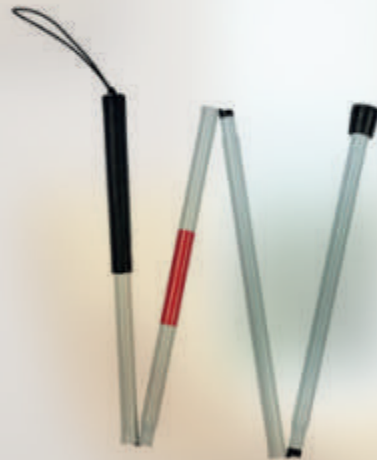

Item No. WS120101

Handle Material: pp
Shaft Material: 6063 aluminium
Base Material: pvc
Size: 125cm
Dia: 16mm
Thickness: 1.0mm
Weight: 230g
One section color: red
PK: 25pcs/0.016cbm/ctn

41

Item No. WS120036 (without pin)
Item No. WS120126 (with pin)

Handle Material: pp handle
Shaft Material: 6061 aluminium
Base Material: PVC
Size: 88cm
Adjustable Size: 104-126cm (first hole to last hole)
Thickness: 1.0mm
Dia: 22/19mm
PK: 12pcs/0.095cbm/ctn

126cm/49.6"

42