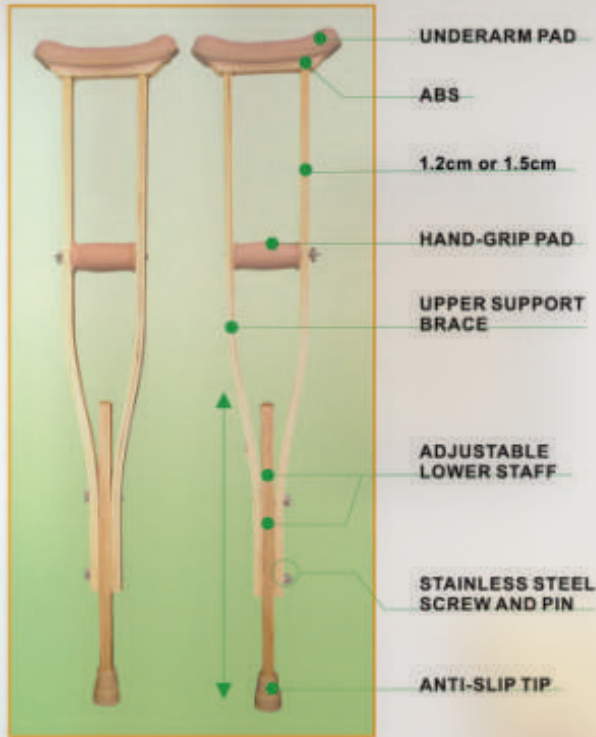

Laminated Wooden Crutches

CRUTCH SIZE CHART

Patient Size	Crutch Size
6'8"(2m)	64"
6'6"(1.98m)	62"
6'4"(1.93m)	60"
6'2"(1.88m)	58"
6'0"(1.83m)	56"
5'10"(1.78m)	54"
5'8"(1.73m)	52"
5'6"(1.68m)	50"
5'4"(1.63m)	48"
5'2"(1.58m)	46"
5'0"(1.53m)	44"
4'10"(1.48m)	42"
4'8"(1.43m)	40"
4'6"(1.37m)	38"
4'4"(1.32m)	36"
4'2"(1.27m)	34"
4'0"(1.22m)	32"
3'10"(1.17m)	30"
3'8"(1.12m)	28"
3'6"(1.07m)	26"
3'4"(1.02m)	25"

ITEM	SIZE	THICKNESS	QTY/CTN	MEAS	G.W.	MRAK
WS00001	128-150CM (For Large Adult)	1.5CM	10PAIRS	0.119M*3	22KG	(1) PK: each pair shrinking (2) COLOR : natural
WS00002	122-144CM (For Normal Adult)	1.5CM	10PAIRS	0.114M*3	20KG	
WS00003	115-135CM (For Medium Adult)	1.2CM	10PAIRS	0.105M*3	17KG	
WS00004	93-113CM (For Youth)	1.2CM	10PAIRS	0.095M*3	15KG	
WS00005	75-95CM (For Children)	1.2CM	10PAIRS	0.08M*3	13KG