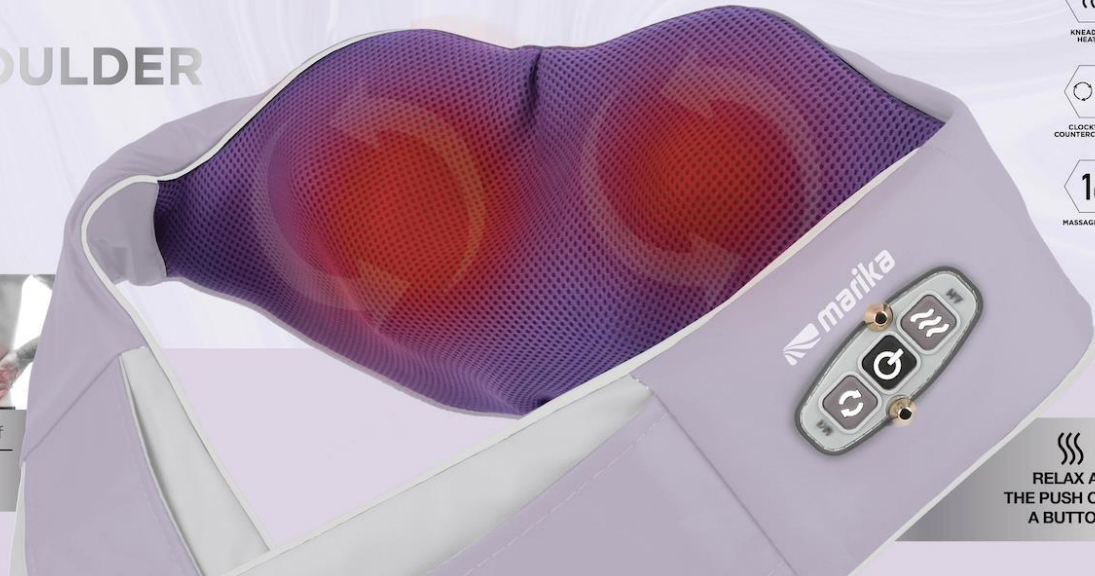

Case:0/6

SHIATSU NECK & SHOULDER MASSAGER

RELAXING HEAT & KNEADING

Upper Neck & Shoulder Relief

Suitable For Shoulders
Lower Back & Legs

KNEADING & HEATING

CLOCKWISE & COUNTERCLOCKWISE

16

MASSAGE NODES

RELAX AT
THE PUSH OF
A BUTTON

MK5613-NOC-STK-6

UPC:681066037201

Case:0/6

handheld FULL BODY MASSAGER

DEEPER MASSAGE & TONING MUSCLES
ELIMINATES MUSCLE FATIGUE
BEST SUITED FOR THE NECK, ARMS & ABDOMEN

- FULL BODY RELAXATION & REGENERATION
- QUIET OPERATION
- MULTIPLE SPEED LEVELS
- ULTIMATE TISSUE MASSAGE
- 3 ATTACHMENT HEADS

BALL
MESSAGE HEAD

WAVED
MESSAGE HEAD

FLAT
MESSAGE HEAD

3
ATTACHMENTS

MK5150-SFM-STK-12
UPC:681066051337
Case:12

handheld FULL BODY MASSAGER

DEEPER MASSAGE & TONING MUSCLES
ELIMINATES MUSCLE FATIGUE
BEST SUITED FOR THE NECK, ARMS & ABDOMEN

- FULL BODY RELAXATION & REGENERATION
- QUIET OPERATION
- MULTIPLE SPEED LEVELS
- ULTIMATE TISSUE MASSAGE
- 3 ATTACHMENT HEADS