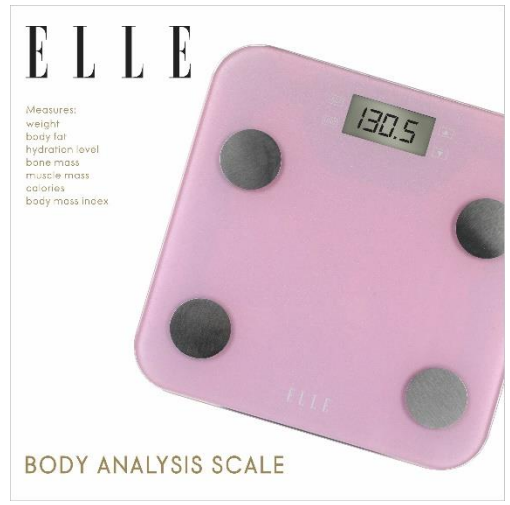

BODY ANALYSIS SCALE

EL263-GPUR-STK-6
UPC:681066022597
Case:0/6