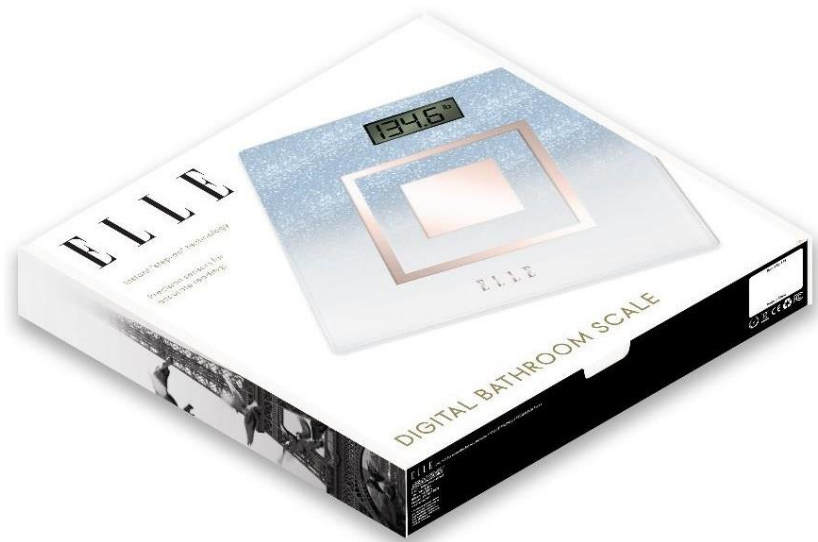

ELLE DIGITAL BATHROOM SCALES