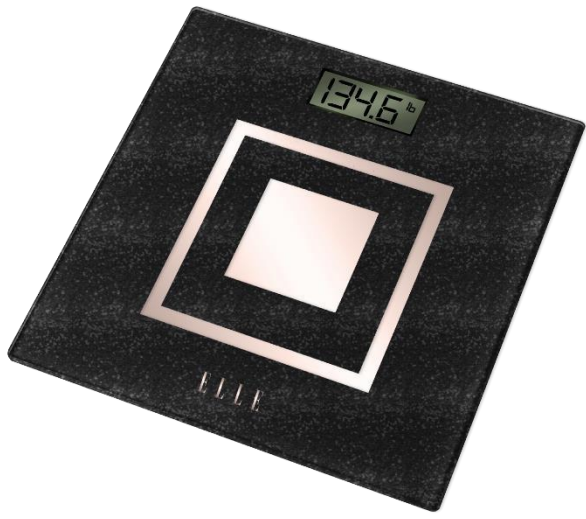

EL135-GBLK-STK-6
UPC: 681066307281
Case: 0/6