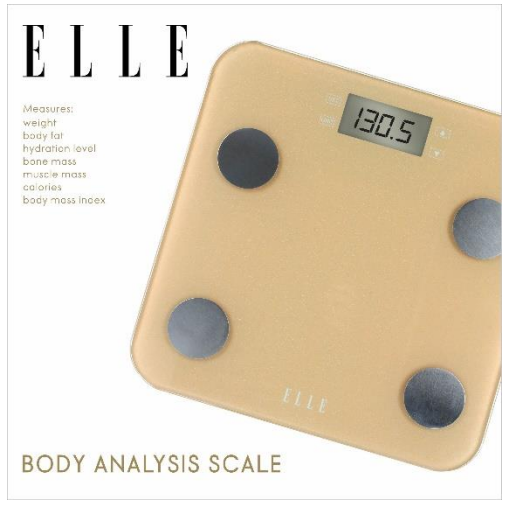

EL135-SB-STK-6
UPC: 681066400548
Case: 0/6

ELLE BODY ANALYSIS SCALES

EL263-GWHT-STK-6
UPC: 681066784419
Case: 0/6

EL263-GBLK-STK-6
UPC: 681066756706
Case: 0/6

BODY ANALYSIS SCALE

EL263-GPUR-STK-6
UPC:681066022597
Case:0/6

BODY ANALYSIS SCALE

EL263-GGLD-STK-6
UPC:681066022603
Case:0/6

SCALES DISPLAYS